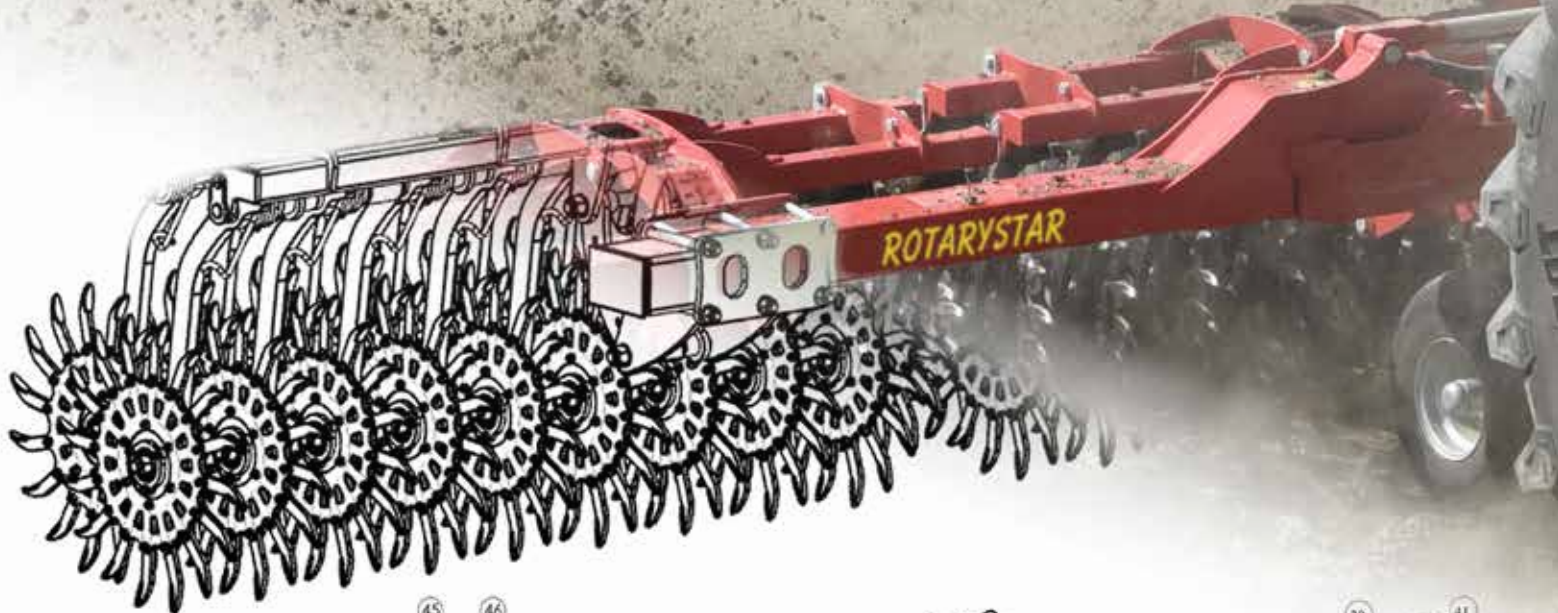

Einböck

When crop-care
is joy!

DATA SHEET ROTARY HOE ROTARYSTAR

WWW.EINBOECK.EU

DIMENSIONS AND TECHNICAL DATA						FOLDING			EQUIPMENT						ACCESSORIES								
Model = Working width (cm)	Transport width (cm)	Parking height (cm)	Basic weight (approx. in kg)	Standard track width (approx. in cm)	Mounting category	Power requirement from HP/kW	Rigid	Hydraulically folding	Transport frame	Stone protection	Support wheels	2-reihige Rotorssternanordnung	Rotary stars	Star tips	Star tips per rotary stars	Number of springs & -size (cm)	Parallel guided rotary stars	Parking position	Clips for sensitive working	Reinforced bearings for large scale farms and working in hilly	Warning signs + LED-lights backward	Warning signs + LED-lights back – and forward	Seeder P-BOX-STI
300	300	<200	990	147-180 224-239	II/28	70/51	✓	-	-	✓	2	✓	32	512	16	2x150	✓	✓	●	●	●	●	●
340	342	<200	1080	147-180 224-239	II/28	70/51	✓	-	-	✓	2	✓	36	576	16	2x169	✓	✓	●	●	●	●	●
500	275	266	1600	140-145 185-208	II/28	80/59	-	✓	-	✓	2	✓	54	864	16	3x169	✓	✓	●	●	●	●	●
600	300	303	1820	147-180 224-239	II/28	90/66	-	✓	-	✓	2	✓	64	1024	16	4x150	✓	✓	●	●	●	●	●
640	300	322	1910	147-180 224-239	II/28	90/66	-	✓	-	✓	2	✓	68	1088	16	2x169 2x150	✓	✓	●	●	●	●	●
900	675 (● 300)	402	3600	204-506	III/36	160/118	-	✓	●	✓	4	✓	96	1536	16	6x150	✓	✓	●	●	●	●	●
1200	675 (● 300)	402	4400	204-506	III/36	200/147	-	✓	●	✓	4	✓	128	2048	16	8x150	✓	✓	●	●	●	●	●