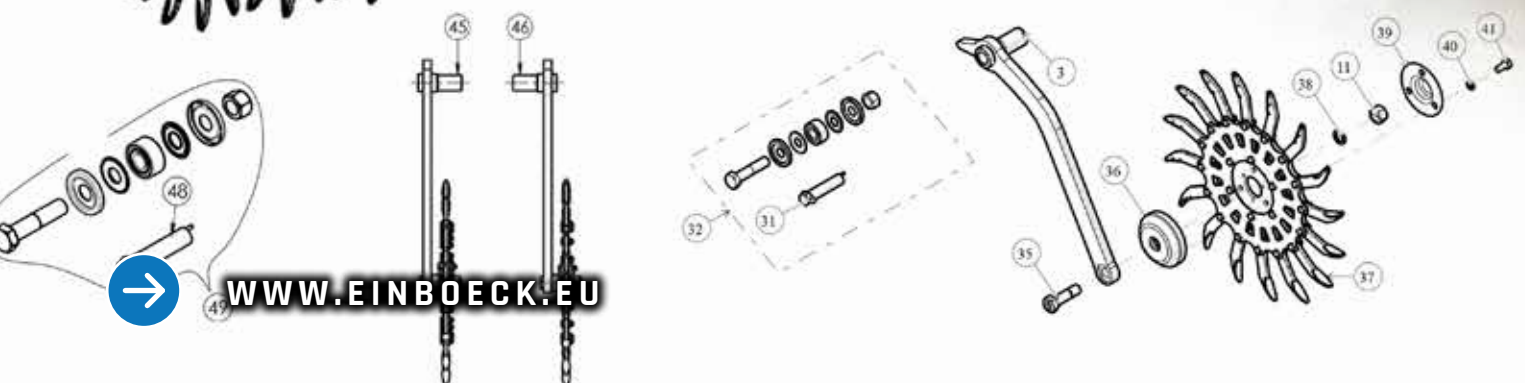

Einböck

When crop-care
is joy!

DATA SHEET ROTARY HOE ROTARYSTAR

WWW.EINBOECK.EU

DIMENSIONS AND TECHNICAL DATA						FOLDING			EQUIPMENT						ACCESSORIES								
Model = Working width (cm)	Transport width (cm)	Parking height (cm)	Basic weight (approx. in kg)	Standard track width (approx. in cm)	Mounting category	Power requirement from HP/kW	Rigid	Hydraulically folding	Transport frame	Stone protection	Support wheels	2-reihige Rotorssternanordnung	Rotary stars	Star tips	Star tips per rotary stars	Number of springs & -size (cm)	Parallel guided rotary stars	Parking position	Clips for sensitive working	Reinforced bearings for large scale farms and working in hilly	Warning signs + LED-lights backward	Warning signs + LED-lights back – and forward	Seeder P-BOX-STI
300	300	<200	990	147-180 224-239	II/28	70/51	✓	-	-	✓	2	✓	32	512	16	2x150	✓	✓	●	●	●	●	●
340	342	<200	1080	147-180 224-239	II/28	70/51	✓	-	-	✓	2	✓	36	576	16	2x169	✓	✓	●	●	●	●	●
500	275	266	1600	140-145 185-208	II/28	80/59	-	✓	-	✓	2	✓	54	864	16	3x169	✓	✓	●	●	●	●	●
600	300	303	1820	147-180 224-239	II/28	90/66	-	✓	-	✓	2	✓	64	1024	16	4x150	✓	✓	●	●	●	●	●
640	300	322	1910	147-180 224-239	II/28	90/66	-	✓	-	✓	2	✓	68	1088	16	2x169 2x150	✓	✓	●	●	●	●	●
900	675 (● 300)	402	3600	204-506	III/36	160/118	-	✓	●	✓	4	✓	96	1536	16	6x150	✓	✓	●	●	●	●	●
1200	675 (● 300)	402	4400	204-506	III/36	200/147	-	✓	●	✓	4	✓	128	2048	16	8x150	✓	✓	●	●	●	●	●